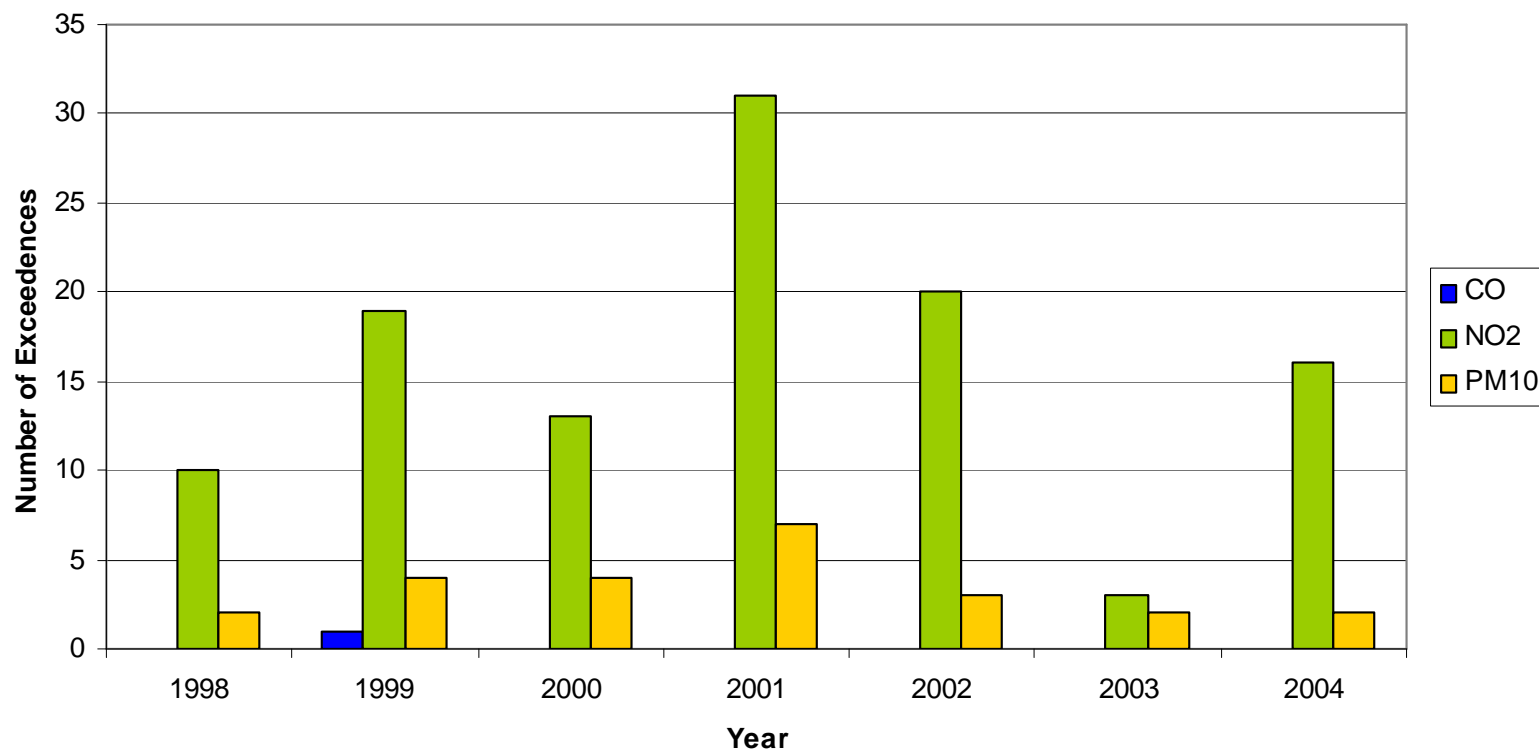

### Number of Exceedences of the NES - 1998-2004

Over last five years, PM<sub>10</sub> exceedences have occurred in February, March, April, June, July, December

Air Pollution

### Annual Averages 1994 - 2004

## Average Daily Cycle 2004