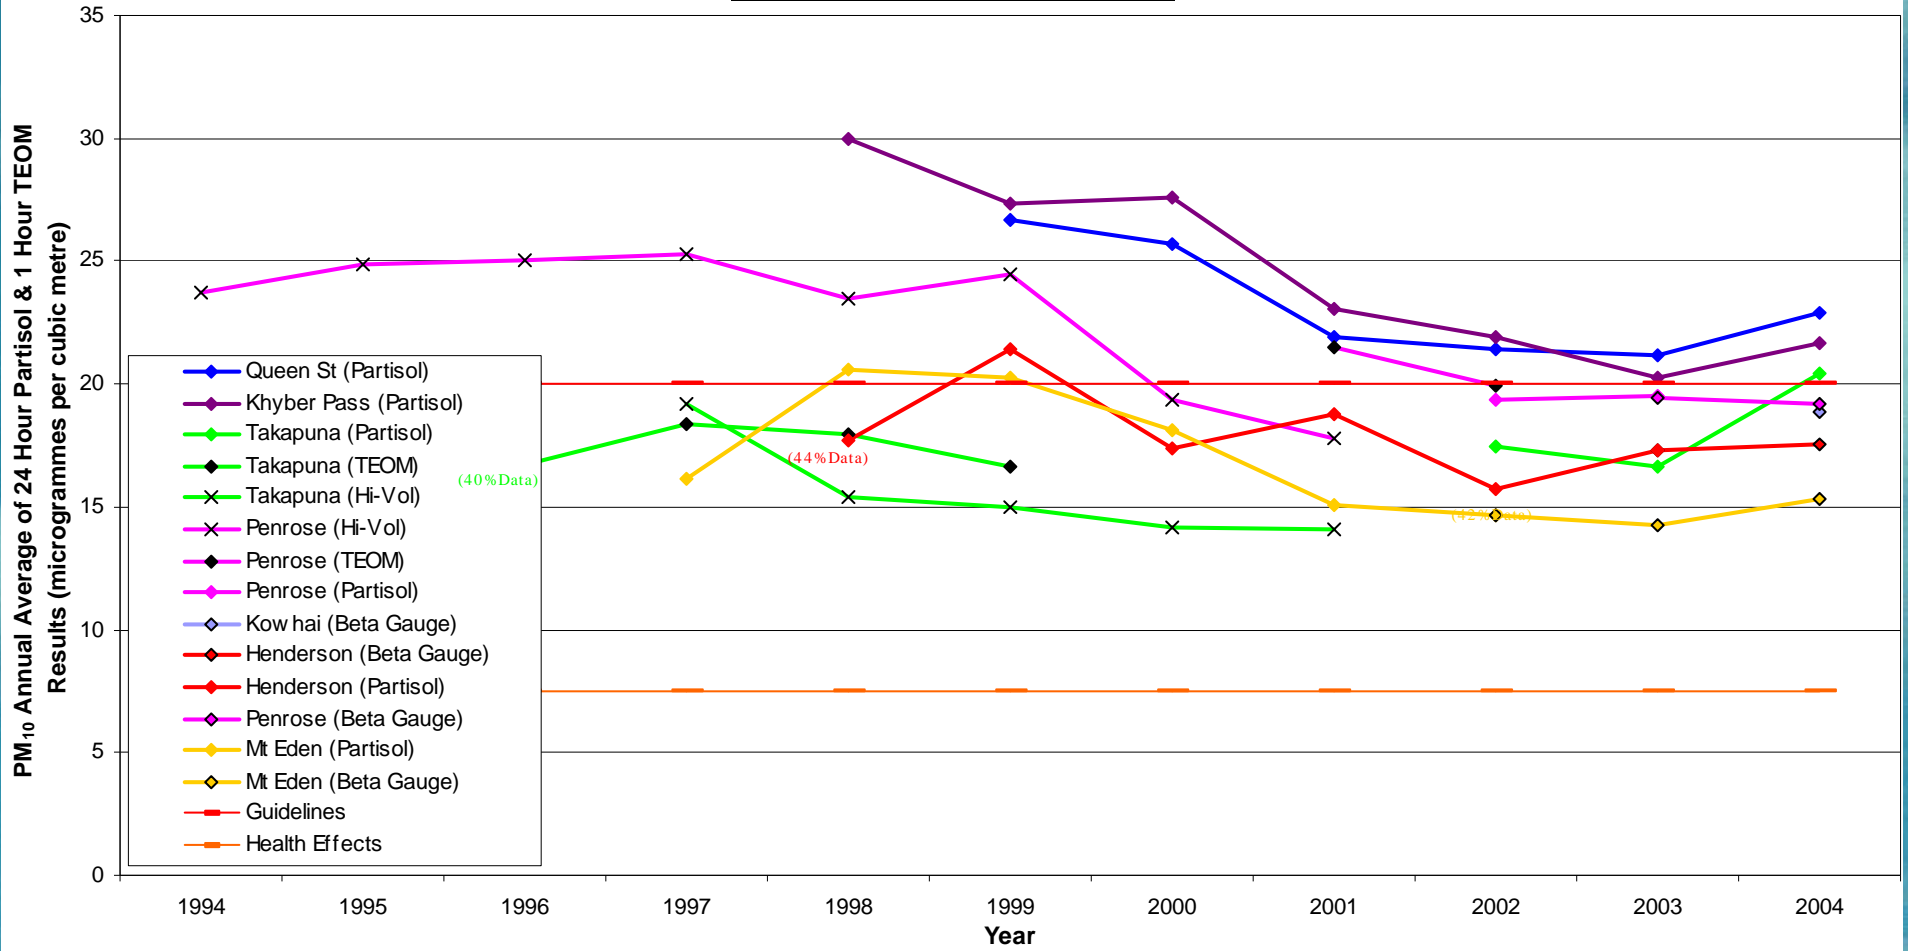

### Number of Exceedences of the NES - 1998-2004

Over last five years, PM<sub>10</sub> exceedences have occurred in February, March, April, June, July, December

Air Pollution

## FINE PARTICULATE MATTER (<math><10\mu\text{m}</math>) IN AIR

### Annual Averages 1994 - 2004

## Average Daily Cycle 2004