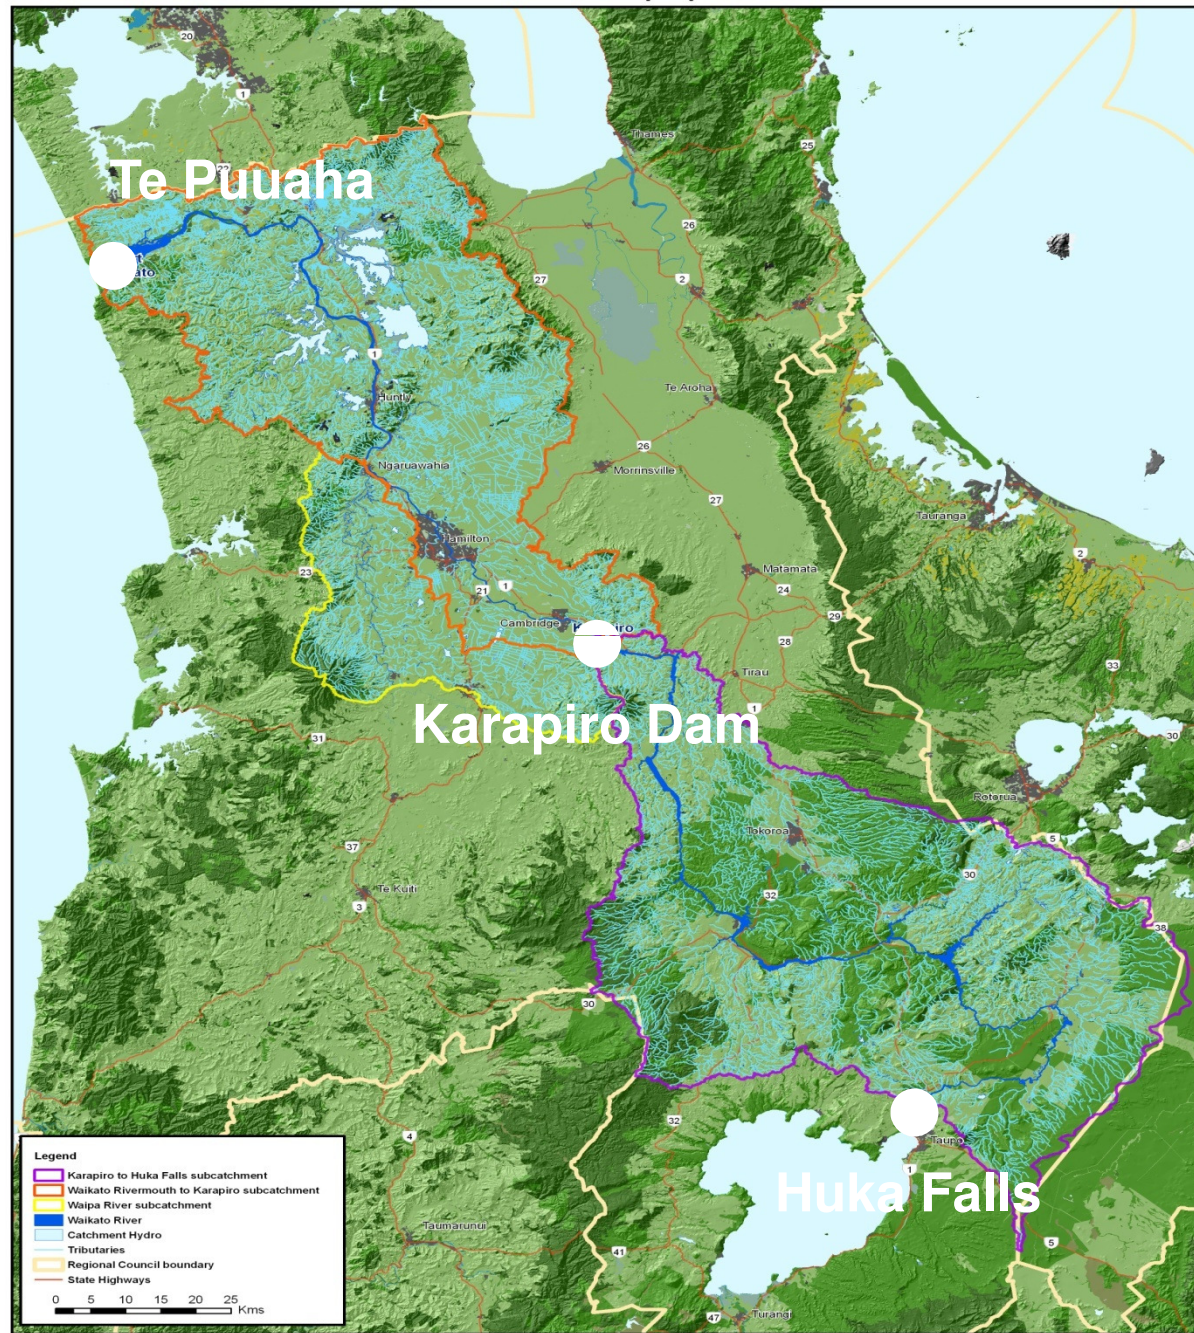

Waikato Shallow Lakes Restoration Workshop
2008

Guardians Catchment

Map 1

To accompany Draft Agreement in Principle For consultation purposes

Co-Management Tools

- **Integrated River Management Plan**
 - Regional Council component
 - Fisheries component
 - Conservation component
 - Other agencies.....
- **Environmental Plan**
 - Mana Whakahaere

Co-Management Tools

ACCORDS

- Conservation Accord
 - Flora and Fauna
 - Cultural Harvesting
- Fisheries Accord
 - Regulations and species protection
- Taonga Tuku Iho Accord
 - Sites of significance

Mechanisms of Settlement